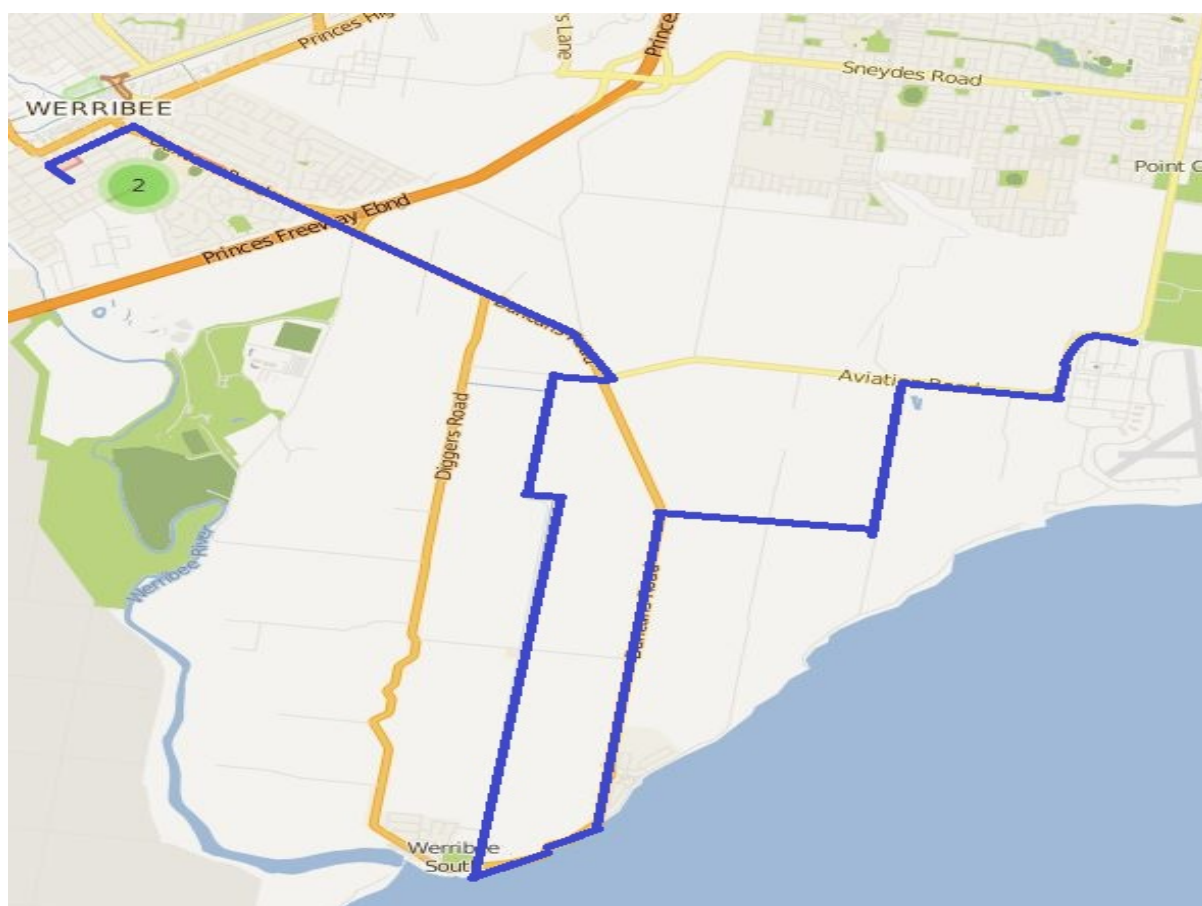

Left Cunninghams Rd

Right Robbs Rd

Left Duncans Rd

Right Beach Rd

Right O'Connors Rd

Right Aviation Rd

Left Duncans Rd and drop at Werribee Secondary College and wait for Werribee South 2 bus and transfer MacKillops students if required. Transfer Wyndham Central student from Werribee Sth 2 bus if any.

Right Duncans Rd, right Aviation Rd

Left O'Connors Rd

Left Beach Rd

Left Duncans Rd

Right Robbs Rd

Left Cunninghams Rd

Right Aviation Rd to Point Cook RAAF Base and **Finish**.

WERRIBEE SOUTH 2 (AM)

SCHOOLS: Werribee Secondary College, Wyndham Central College & MacKillop C.R.C.

7.35 AM Start in Aviation Rd corner Point Cook Rd at RAAF Base front Gate
Pick up in Service Rd at rear of RAAF Base proceed along Aviation Rd

Left Duncans Rd

Right Beach Rd

Right Diggers Rd

Left K Rd

Left Duncans Rd drop off at Werribee Secondary College and wait for Werribee Sth 1 Bus to transfer **Mackillop** or **Werribee Primary** students over.