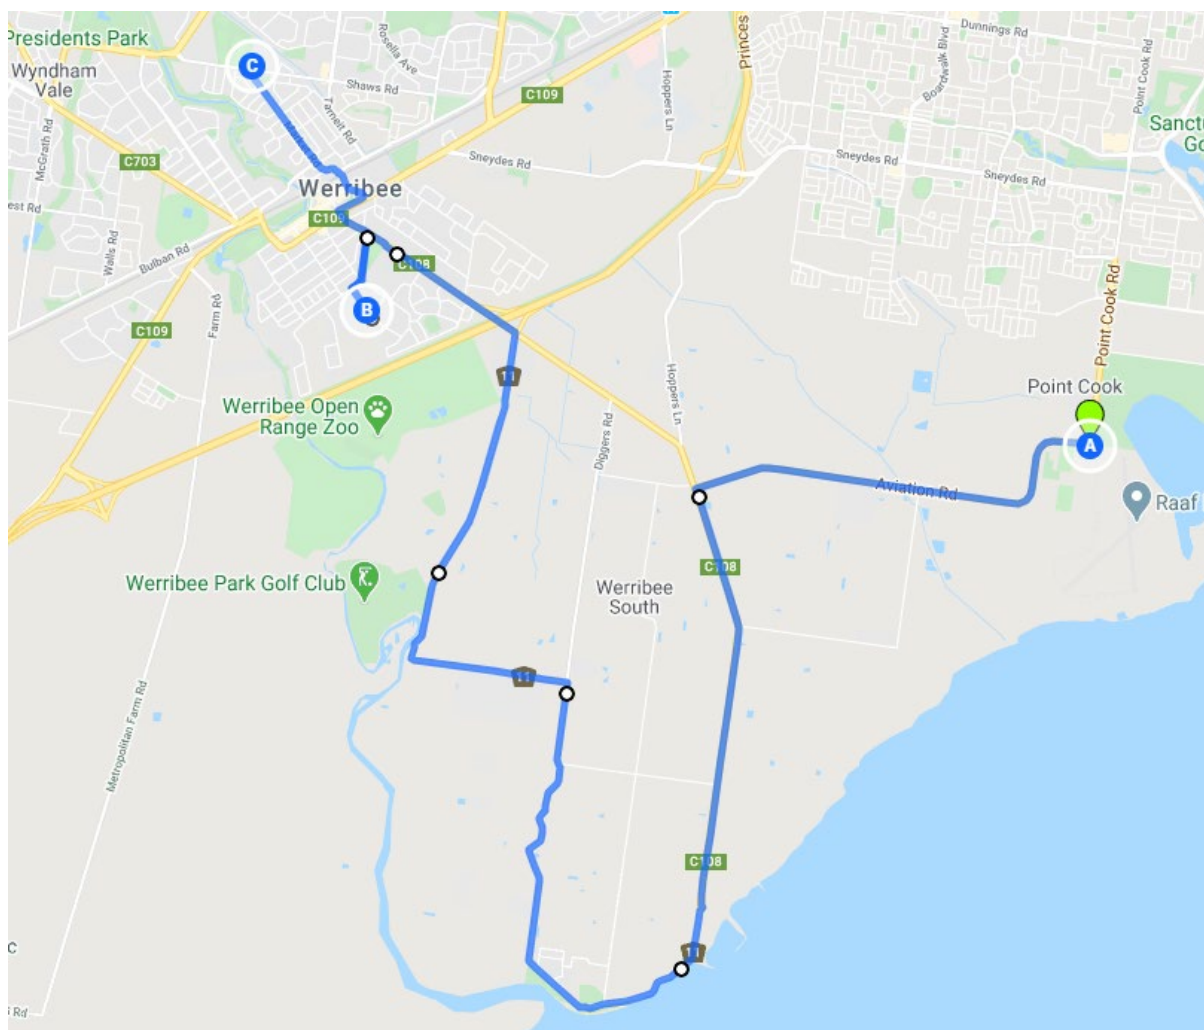

Left Cunninghams Rd

Right Robbs Rd

Left Duncans Rd

Right Beach Rd

Right O'Connors Rd

Right Aviation Rd

Left Duncans Rd and drop at Werribee Secondary College and wait for Werribee South 2 bus and transfer MacKillops students if required. Transfer Wyndham Central student from Werribee Sth 2 bus if any.

Right Duncans Rd, right Aviation Rd

Left O'Connors Rd

Left Beach Rd

Left Duncans Rd

Right Robbs Rd

Left Cunninghams Rd

Right Aviation Rd to Point Cook RAAF Base and **Finish**.

WERRIBEE SOUTH 2 (AM)

Left Duncans Rd

Right Beach Rd

Right Diggers Rd

Left K Rd

Left Duncans Rd drop off at Werribee Secondary College and wait for Werribee Sth 1 Bus to transfer **Mackillop** or **Werribee Primary** students over.

Left Duncan Rd

Left College Rd/ Russells St

Left into MacKillop.

WERRIBEE SOUTH 2 (PM)

15.15 Depart Wyndham Central College travel via Market Rd/Cherry St

Right Synnott St

Left Wedge Street (Pick **Werribee Primary** kids if any)