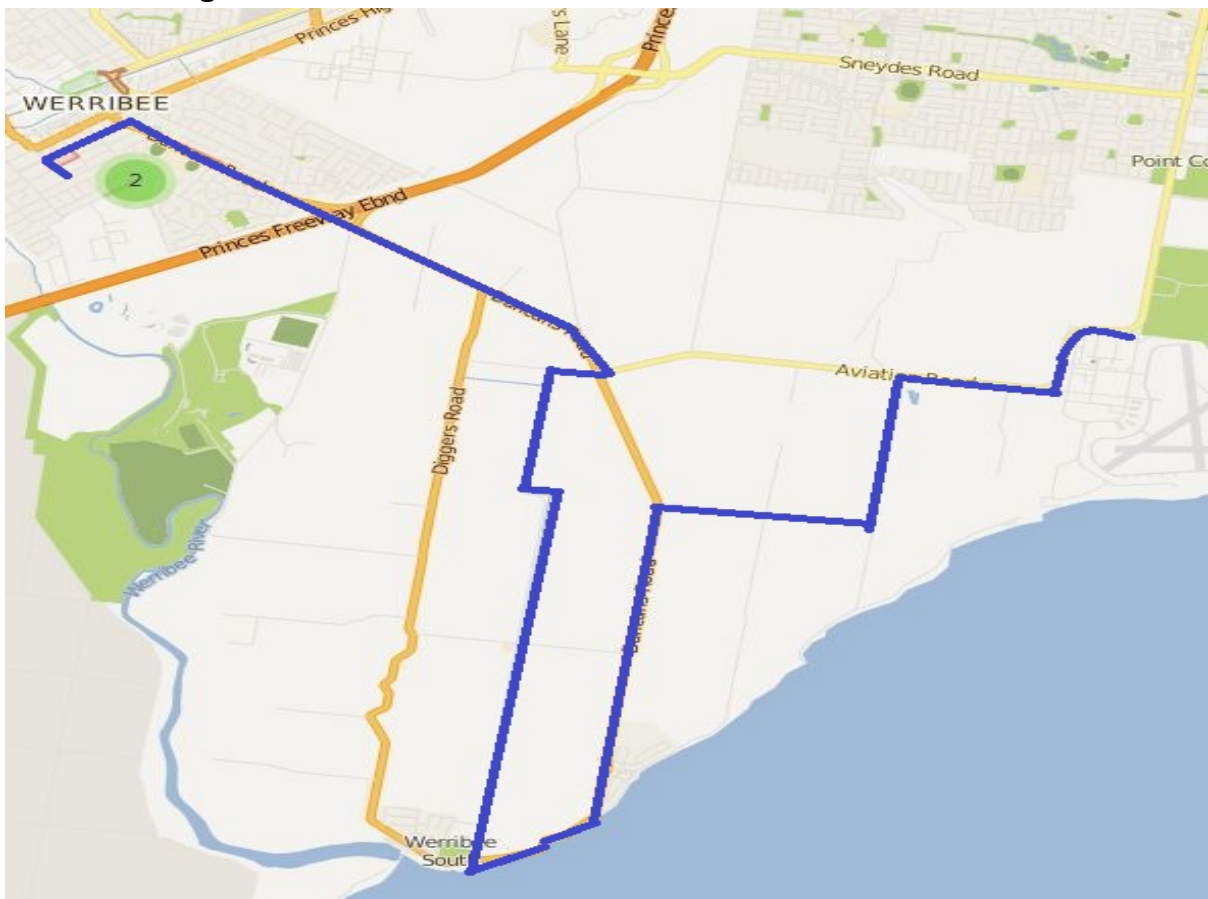

Werribee South 1

WERRIBEE SOUTH 1 (AM)

SCHOOLS: Werribee Secondary College, Wyndham Central College & MacKillop C.R.C.

7.45am Start in Aviation Rd corner Point Cook Rd at RAAF Base front gate proceed along Aviation Rd

Left Cunninghams Rd

Right Robbs Rd

Left Duncans Rd

Right Beach Rd

Right O'Connors Rd

Right Aviation Rd

Left Duncans Rd and drop at Werribee Secondary College and wait for Werribee South 2 bus and transfer MacKillops students if required. Transfer Wyndham Central student from Werribee Sth 2 bus if any.

Left Duncan road

Right Synnot

Left Cherry Lane over the railway crossing onto Market Rd to Wyndham Central College - **FINISH**

WERRIBEE SOUTH 1 (PM):

3.40pm Depart MacKillop C.R.C.

Right Russell St/College Rd

Right Duncans Rd, right Aviation Rd

Left O'Connors Rd

Left Beach Rd

Left Duncans Rd

Right Robbs Rd

Left Cunninghams Rd

Right Aviation Rd to Point Cook RAAF Base and **Finish**.

WERRIBEE SOUTH 2 (AM)