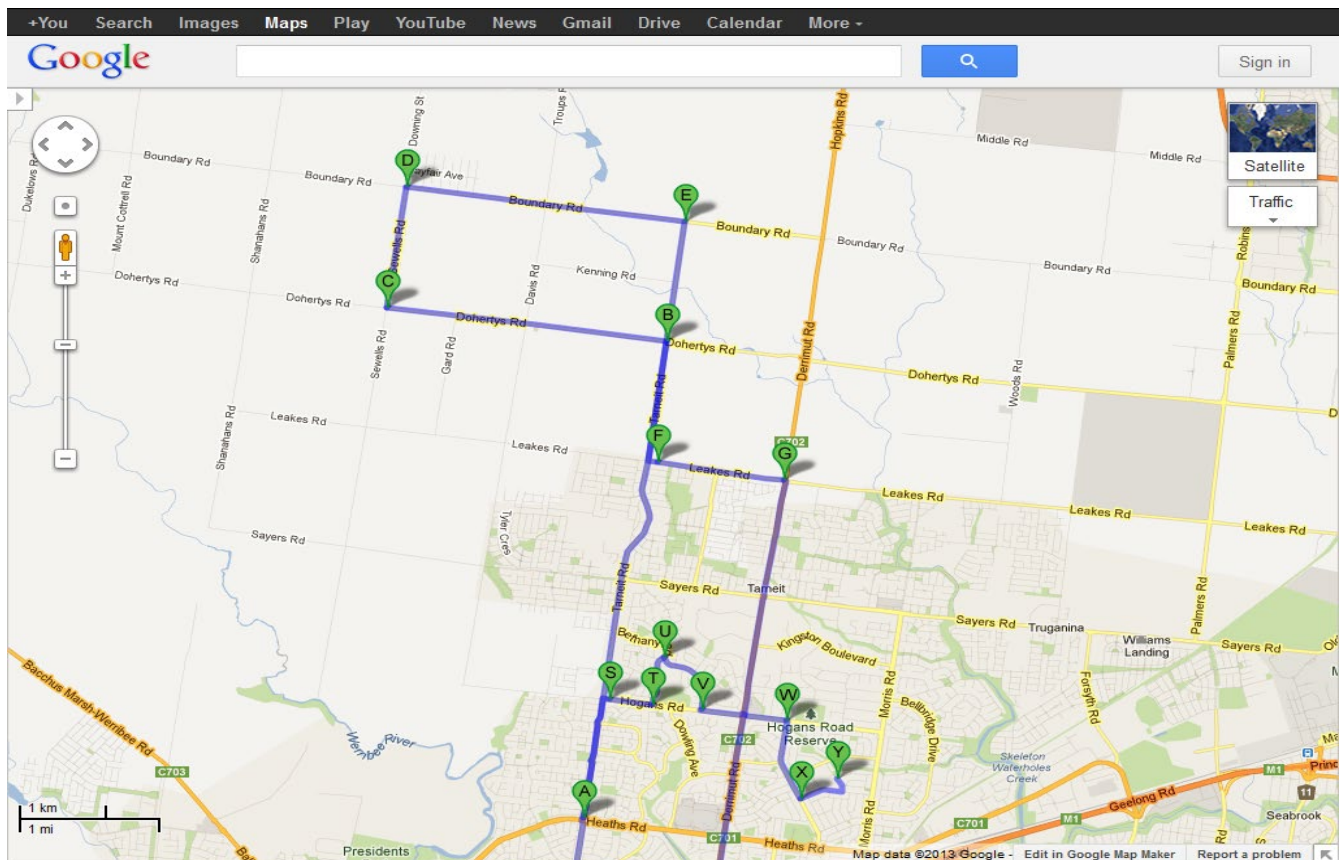

TARNEIT (AM):

SCHOOLS: MacKillop C.R.C., Werribee Secondary College, Wyndham Central College Grange Secondary College and Hoppers Crossing Secondary College

7.30am Start in Tarneit Rd corner Heaths Rd, **First pick up –Tarneit/ Sayers Rd PTV stop left** Doherty's Rd, **Right** Sewells Rd, **right** Boundary Rd, **Right** Tarniet Rd, **left** Leakes Rd, **right** Derrimut Rd (**last pick up Sundial Blvd – PTV STOP**), **right** Princes Highway/Synnot St, **Left** Duncans Rd, **right** College Rd/Russell St, drop inside **Mackillop C.R.C.** and exit, **right** Russell St, **right** Chirnside Ave, **left** Tolmie Ave, **left** Loyola Rd, **left** Duncans Rd, drop at **Werribee S.C.** **Right** Synnott St, **left** Cherry St/Market Rd, drop at **Wyndham Central College** (Market Rd extension), **left** Shaws Rd, **left** Tarniet Rd, **right** Hogans Rd, **left** Bethany Rd to **Grange** (both Campuses), **left** Deloraine Dve, **left** Hogans Rd, **right** Mossfiel Dve, **left** Spring Dve, **left** Bayliss St to **Hoppers Crossing Secondary College. FINISH.**