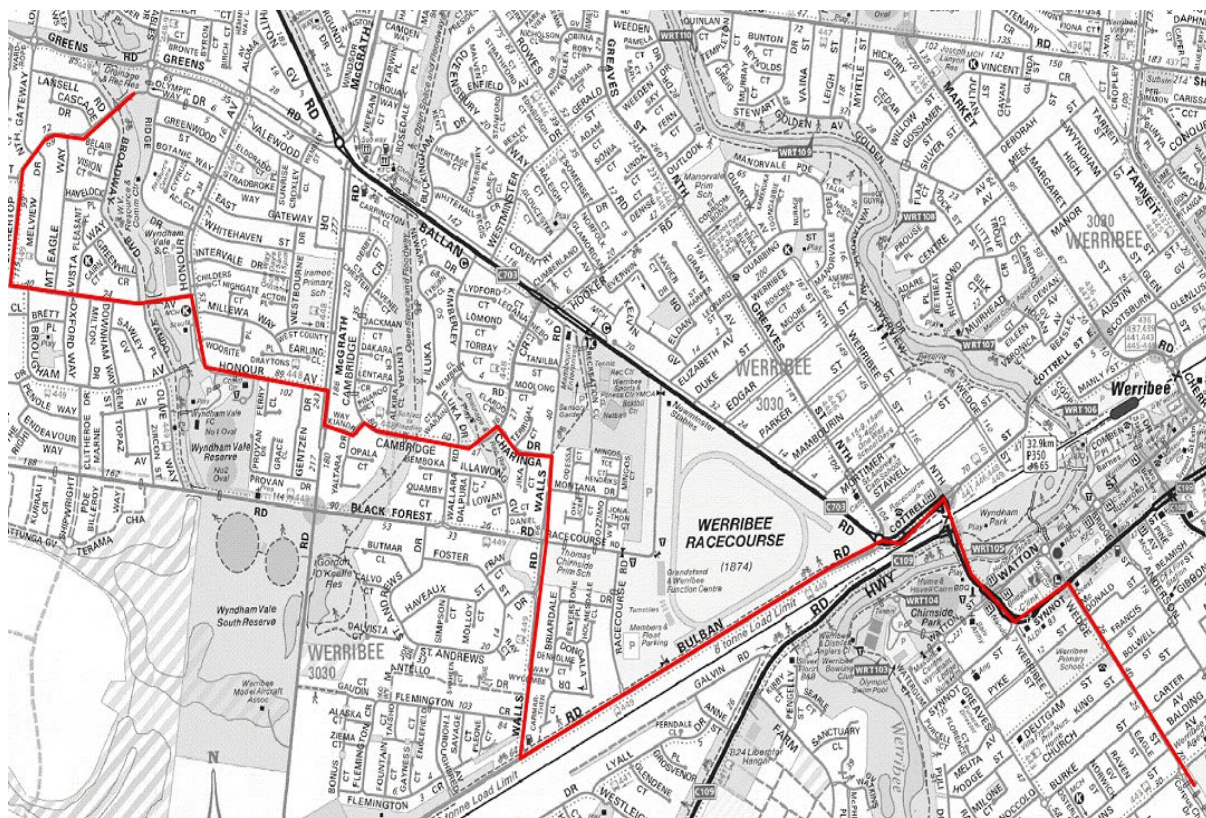

# MacKillop CRC

4541 - WYNDHAMVALE 2

UTN: 8219

**7.45am** Start Cnr Greens Rd and Olympic Way

Left Olympic way

Right Feathertop Dve (p/up at house 45, 75 and 105)

Left Ribblesdale Ave (p/up at house 36 and IGA entrance)

Right Walls Road

Left Bulban Road Roundabout to Cotterell Street

Right Synnot Street over Railway Crossing, over river

Right Wedge St

Left Russell St

Right MacKillop Drive into MacKillop School Bus Zone

**3.35pm Middle Bus Terminus at school**

**UTN:8220**

**Depart** school bus zone

**Left** Russell St

**Right** Wedge St

**Left** Synnot St over river and railway line Cottrell St

**Left** Roundabout onto Bulban Rd past racecourse

**Right** Walls Rd

**Finish** at Cnr of Feathertop & Olympic Way (**Drop off opposite side to AM run**)