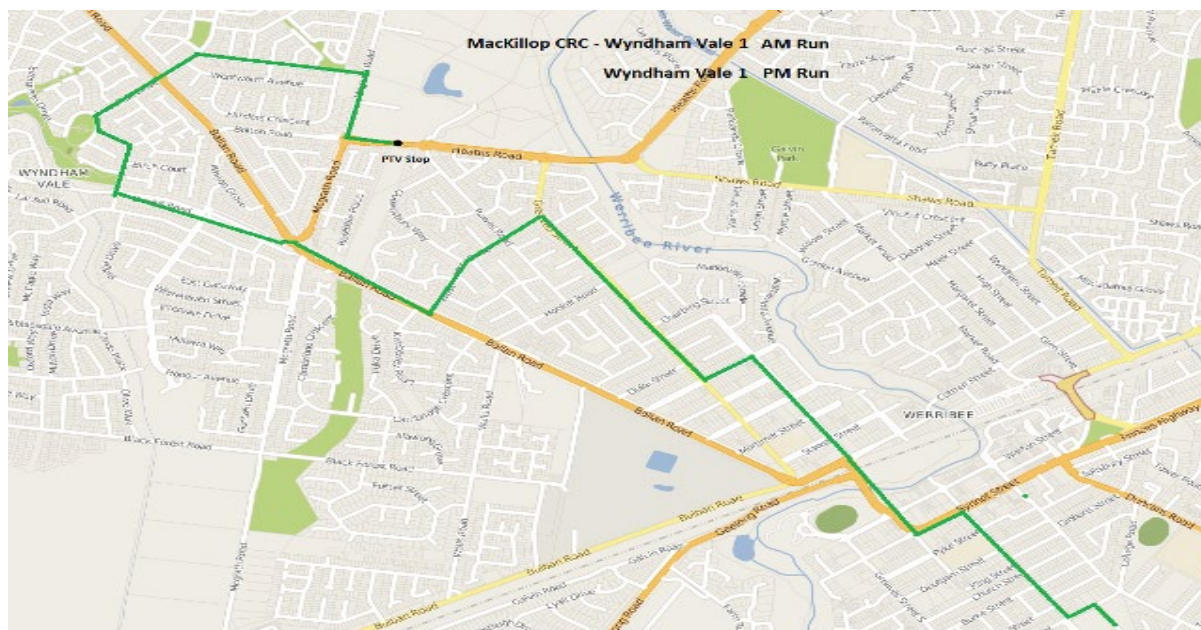

Left Oaktree / Greengables Dve (**Pick ups along Oaktree/ Greengables**),

Left Greens Rd

Right Ballan Rd Pick up PTV Stops

Left Westminster Dve (p/up PTV stop near cnr Rows)

Left Rows Rd

Right Gerald street

Right Greaves St Nth (p/up PTV stops)

LEFT EDGAR St

Right Werribee St Nth (**p/up old bus stop in front of house 120**) over railway line & Werribee River to Synnot St

Right Wedge St

Left Russell St

Right MacKillop Drive into school grounds.

PM **3.35pm** Front Bus Terminus in School

UTN: 8218

Depart school

Left Russell St

Right Wedge St

Left Synnot St/Werribee St over river and railway line continue Werribee StNth

Left Edgar St

Right Greaves St Nth

Left Gerald St

Left Westminster Dve

Right Ballan Rd

Left Greens Rd

Right Greengables Dve

Right 19 Hydefield Dve

Straight Macquarie Dve

Right Halladale Right McGrath Rd Left Heaths Rd Finish at 1st PTV stop.