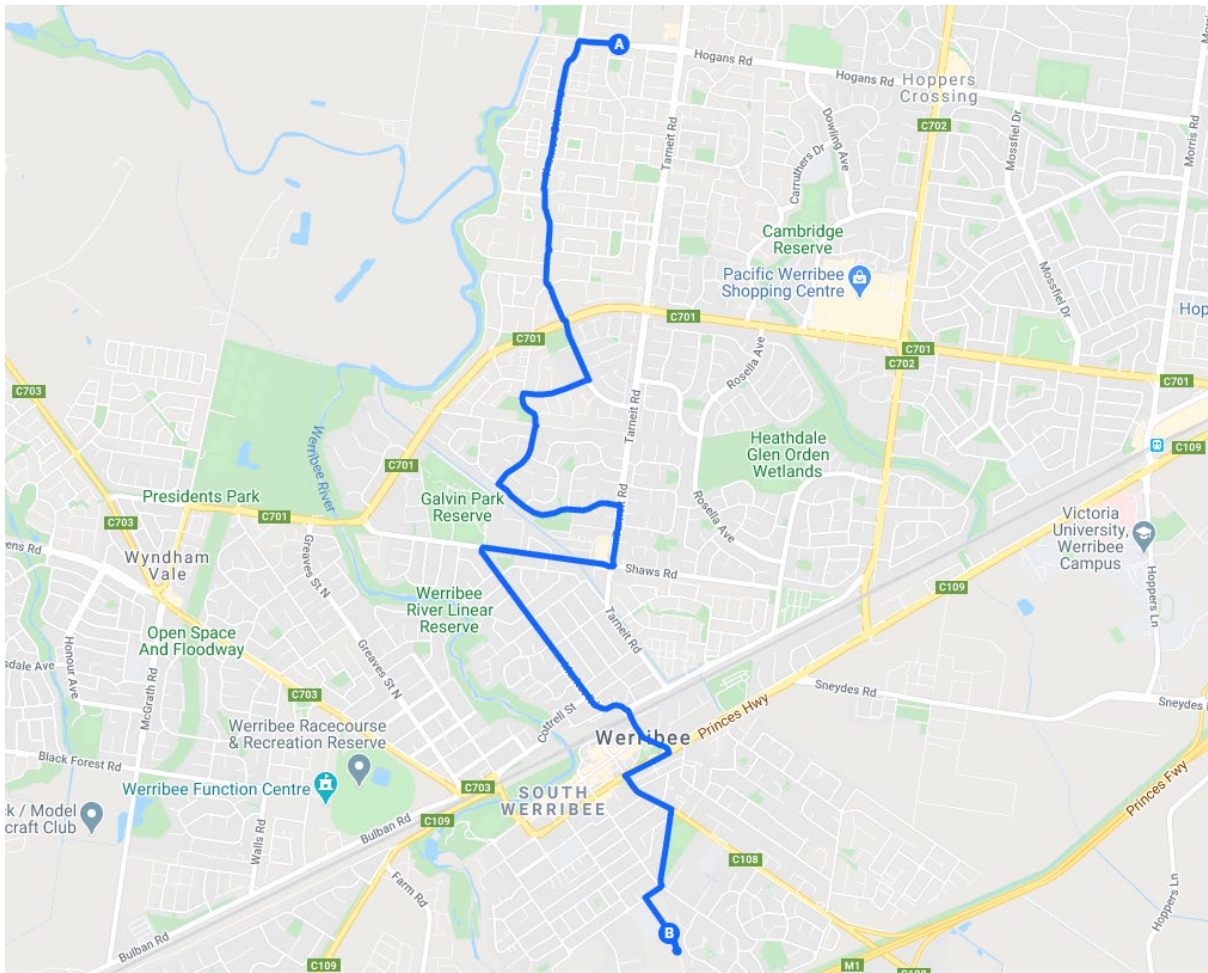

MACKILLOP

4507 - Riverdene 1 Articulated Bus

UTN: 8207

AM

7.20am Start at Hogans/Harmony RD PTV stop 21635

Left Thames Blvd

Right Danube Dve

Left Latham St/Derwent Rd

Left Parramatta Rd,

Right Tarneit Rd

Right Shaws Rd

Left Market Rd/Cherry St

Right Synnot St/Princes Hwy

Left Duncans Rd

Right College Rd/Russell St

Left MacKillop Drive into school grounds.

PM

UTN: 8208

3.50pm Rear Bus Terminus in School Depart MacKillop C.R.C,

Right Russell St/College Rd

Left Duncans Rd

Right Synnot St/Princes Hwy

Left Cherry St/Market Rd

Right Shaws Rd

Left Tarneit Rd

Left Parramatta Rd

Right Derwent Rd/Latham St

Right Danube Dr

Left Thames Blvd

Right Hogans/ Harmony Rd

Finish Tarneit S/C PTV stop 21636