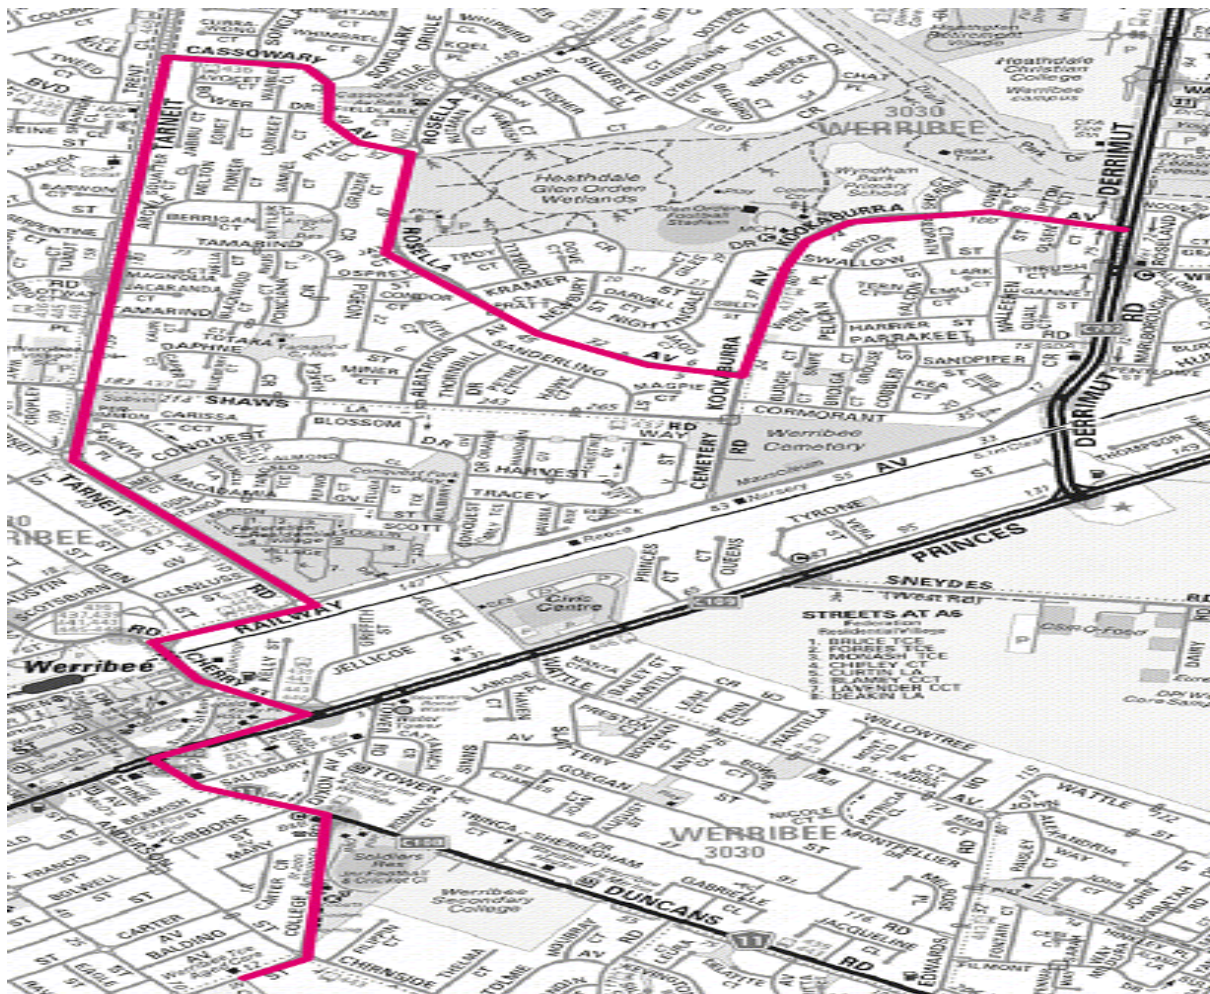

MACKILLOP S/R

4511 - ROSELLA AVE, WERRIBEE

UTN: 8215

8.05am Start Kookaburra Ave/Derrimut Rd corner

Right Rosella Ave (p/up cnr Albatross Ave)

Left Cassowary Ave (p/up PTV stops)

Safety hazard-Telegraph Pole close to Kerb. Use caution while turning left into Tarneit Rd.

Left Tarneit Rd (p/up PTV stops)

Right Railway Ave

Left Cherry St

Right Synnot St/Princes Hwy

Left Duncans Rd

Right College Rd/Russell St

Left MacKillop Drive into school grounds.

UTN: 8216

3.35pm Rear Bus Terminus in School Depart school

Right Russell St /College Rd

Left Duncans Rd

Right Synnot St/Princes Hwy

Left Cherry St

Right Railway Ave

Left Tarneit Rd

Drop off at **Purchas st Bus stop** (last stop on Tarneit Rd for this School run)

Right Cassowary Ave

Right Rosella Ave

Left Kookaburra Ave

Finish Derrimut Rd