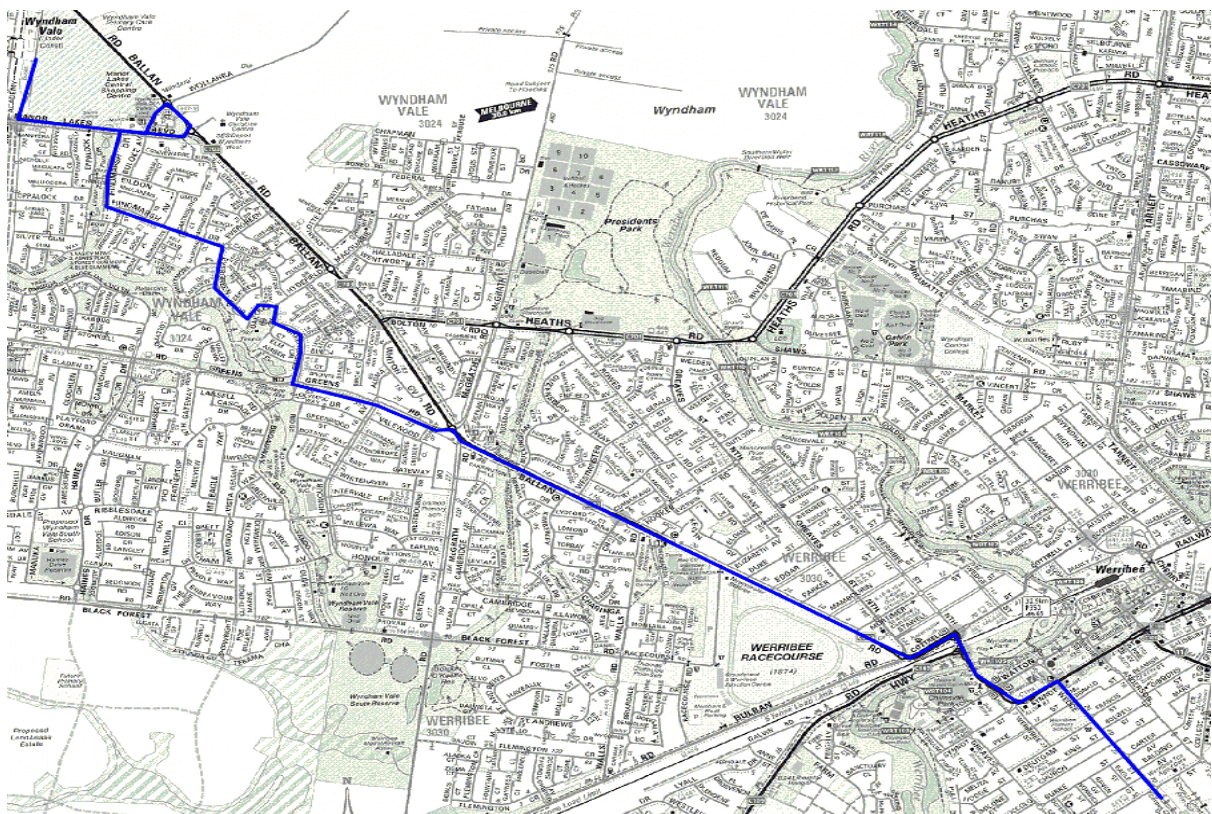

**Left** into Manor Lakes shopping Centre bus zone

**Right** Manor Lakes Blvd

**Left** Hindmarsh Dve

**Right** Evergreen Dve

**Left** Oaktree Ave

**Left** Greengables

**Left** Greens Rd

**Right** Ballan Rd (picks up all PTV stops)

**left** Cottrell St

**Right** Werribee St N

**Left** Synnot St

**Right** Wedge St

**Left** Russell St, **Right** MacKillop Drive into school grounds.

**3.45pm - Middle Bus Terminus in School.**

UTN: 8210

**Depart** school

**Left** Russell St

**Right** Wedge St

**Left** Synnot St/Werribee St over river and railway line

**Left** Cottrell St

**Right** Ballan Rd

**Left** Greens Rd

**Right** Greengables / Oaktree Ave

**Right** Evergreen Dve

**Left** Hindmarsh Dve

**Right** Manor Lakes Blvd

**left** Ballan Rd Left into Manor Lakes shopping centre

**Right** Manor Lakes Blvd

**Right** Armstrong Street

**Left** Wyndham Vale Railway Station