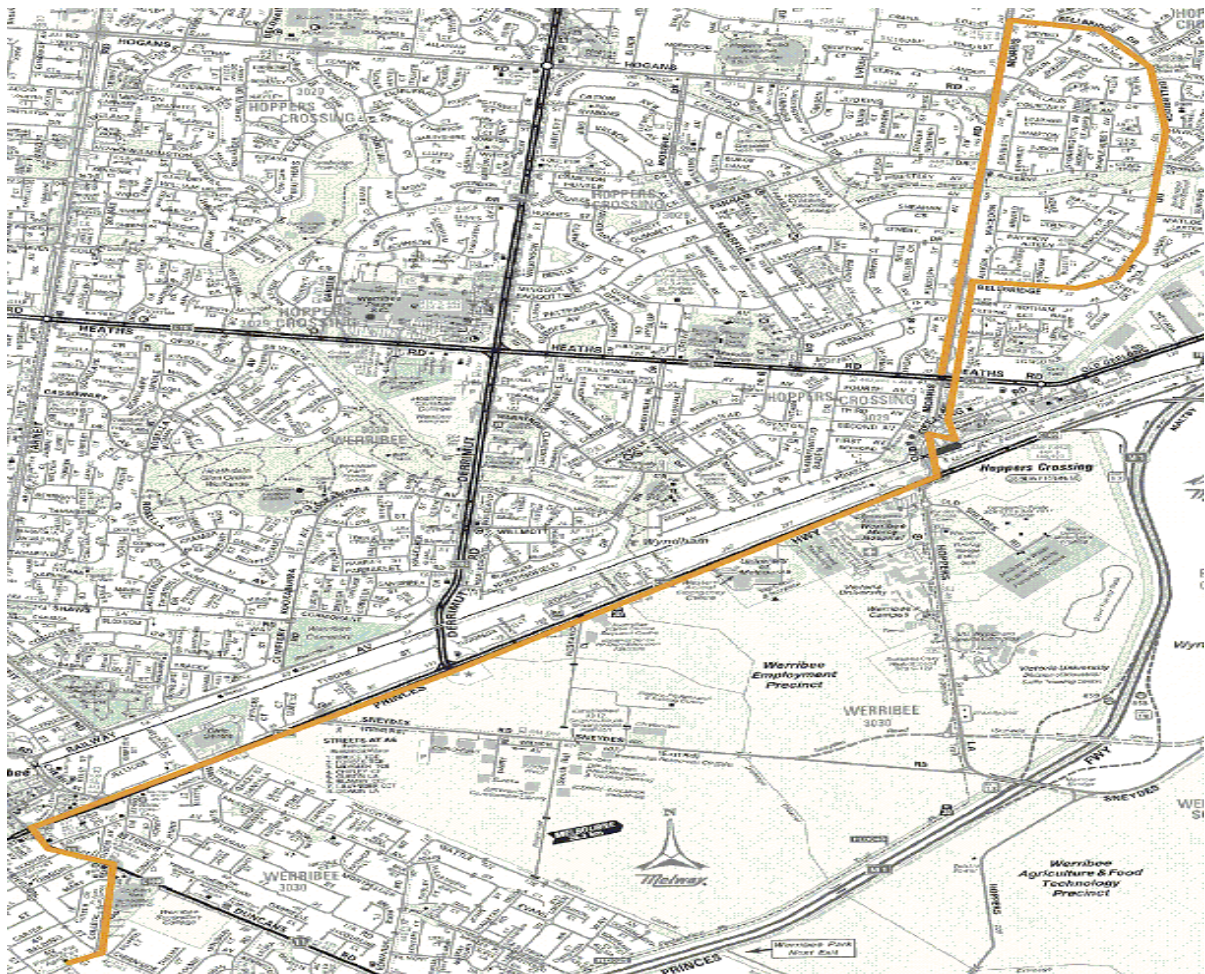

Left Morris Rd into Hoppers Crossing Station pick up at Bay 1

Left Old Geelong Rd

Right Princes Hwy/Synnot St (p/up along Princes Hwy as req'd)

Left Duncans Rd

Right College Rd then Russell St

Left into school grounds.

3.35pm Rear Bus Terminus in School

UTN: 8212

Depart school

Right Russell St straight into College Rd

Left Duncans Rd

Right Synnot St/Princes Highway

Left Old Geelong Rd

Right into Hoppers Crossing Station

Leave Station continue Morris Rd over Hogans Rd

Right Bellbridge Dve

Left Morris Rd

Finish at Last PTV stop Morris Rd / Lonsdale Circuit