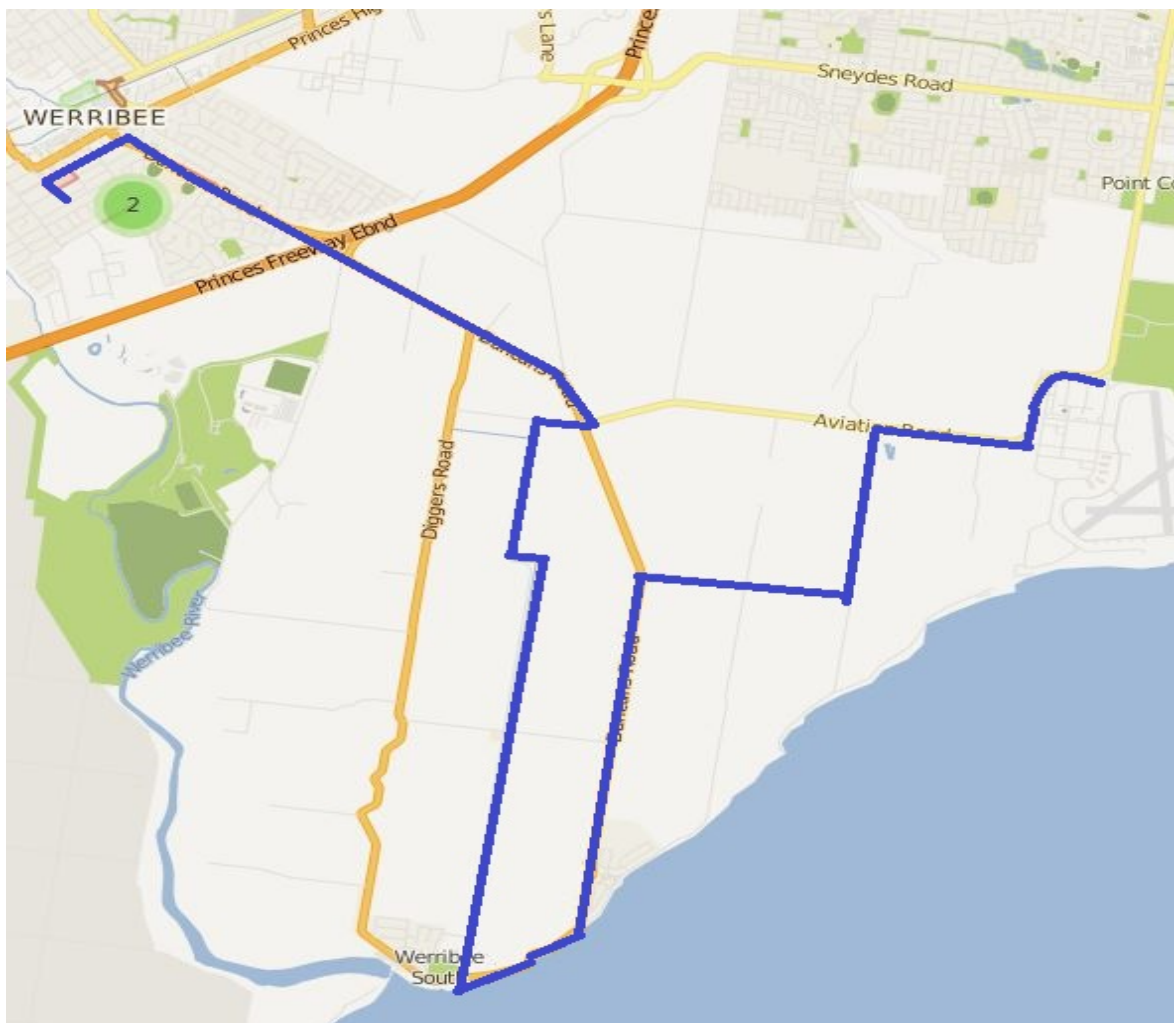

Werribee South

WERRIBEE SOUTH 1 (AM) – Department of Infrastructure Bus

SCHOOLS: Werribee Secondary College, Wyndham Central College & MacKillop C.R.C.

7:45am Start in Aviation Rd corner Point Cook Rd at RAAF Base front gate, proceed along Aviation Rd, left Cunninghams Rd, right Robbs Rd, left Duncans Rd, right Beach Rd, right O'Connors Rd, right Aviation Rd, left Duncans Rd, and drop at Werribee Secondary College and wait for Werribee South 2 bus and transfer students if required. Left College Rd / Russell St, left into MacKillop C.R.C. grounds drop off - FINISH

WERRIBEE SOUTH 1 (PM) – Department of Infrastructure Bus

SCHOOLS: Werribee Secondary College, Wyndham Central College & MacKillop C.R.C.

*Meet Werribee South 2 bus outside Soldiers Reserve and transfer students if required.

3:40pm Depart MacKillop C.R.C. right Russell St / College Rd, right Duncans Rd, right Aviation Rd, left O'Connors Rd, left Beach Rd, left Duncans Rd, right Robbs Rd, left Cunninghams Rd, right Aviation Rd to Point Cook RAAF Base and finish.

3:40pm Depart MacKillop C.R.C. right Russell St/College Rd, right Duncans Rd, right K Rd, right Diggers Rd / Beach Rd, left Duncans Rd, right Aviation Rd drop off in Service Rd at rear of RAAF Base and finish at front of RAAF Base.